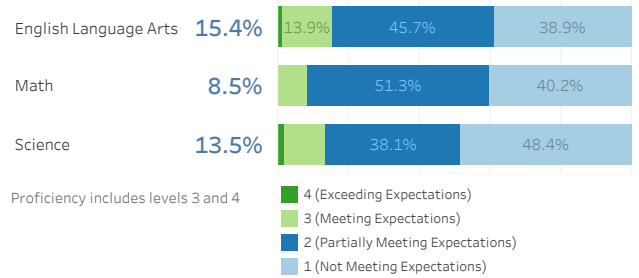

2021-22 School Profile for Joseph Jenks Middle School

What was the school's Star Rating in 2021-22?

Joseph Jenks Middle School is a 2-star school. Their Star Rating was driven most by performance on Achievement and Growth.

To view more accountability data, go to the [Accountability](#) tab.

How many students were enrolled on October 1, 2021?

ALL	All Students	628		
By Gender	Female	321		
	Male	307		
By Race Ethnicity	American Indian or Alaska Native	3		
	Asian	2		
	Black or African American	174		
	Hispanic	246		
	Native Hawaiian/Other Pacific Islander	2		
	Two or More Races	46		
	White	155		
	Economically Disadvantaged	No	137	
Yes	491			

How many educators were employed at this school on October 1, 2021?

ALL	All Educators	62	
Educator Type	District Administrators	0	
	School Administrators	4	
	Support Professionals	6	
	Teachers	52	
By Ethnicity	Ethnicity Not Reported	9	
	Hispanic	3	
	Not Hispanic	50	
By Race	American Indian or Alaska Native	0	
	Asian	0	
	Black or African American	3	
	Native Hawaiian/Other Pacific Islander	1	
	Race Not Reported	3	
	Two or More Races	1	
	White	54	

The total by educator type may be greater than the other groups because an educator may be counted in more than one educator type groups if the educator is in multiple positions. To view more educator data, go to the [Educator Data](#) tab.

What grades did the school offer in 2021-22?

06-08

What percent of students are proficient on state assessments?

State assessments include RICAS (ELA and Math, grades 3-8), SAT (ELA and Math, grade 11), NGSA (Science, grades 5,8,11) and DLM Alternate Assessments (ELA, Math and Science, grades 3-8, 11). To view more assessment data, go to the [Assessments](#) tab.

What was the 2020-21 per pupil expenditure at this school?

$12,328

The per pupil expenditure data is submitted to RIDE the following year so financial data on the 2021-22 report card is from 2020-21. To view more financial data, go to the [Finance](#) tab.