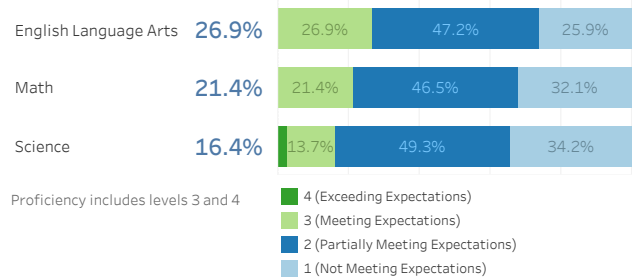

2021-22 School Profile for Fallon Memorial School

What was the school's Star Rating in 2021-22?

Fallon Memorial School is a 3-star school. Their Star Rating was driven most by performance on Achievement and Growth.

To view more accountability data, go to the [Accountability](#) tab.

How many students were enrolled on October 1, 2021?

ALL	All Students	528	
By Gender	Female	232	
	Male	296	
By Race Ethnicity	American Indian or Alaska Native	3	
	Asian	5	
	Black or African American	118	
	Hispanic	178	
	Native Hawaiian/Other Pacific Islander	2	
	Two or More Races	34	
	White	188	
Economically Disadvantaged	No	229	
	Yes	299	

How many educators were employed at this school on October 1, 2021?

ALL	All Educators	59	
Educator Type	District Administrators	0	
	School Administrators	2	
	Support Professionals	7	
	Teachers	50	
By Ethnicity	Ethnicity Not Reported	19	
	Hispanic	1	
	Not Hispanic	39	
By Race	American Indian or Alaska Native	0	
	Asian	0	
	Black or African American	0	
	Native Hawaiian/Other Pacific Islander	0	
	Race Not Reported	1	
	Two or More Races	0	
	White	58	

The total by educator type may be greater than the other groups because an educator may be counted in more than one educator type groups if the educator is in multiple positions. To view more educator data, go to the [Educator Data](#) tab.

What grades did the school offer in 2021-22?

PF-05

What percent of students are proficient on state assessments?

State assessments include RICAS (ELA and Math, grades 3-8), SAT (ELA and Math, grade 11), NGSA (Science, grades 5,8,11) and DLM Alternate Assessments (ELA, Math and Science, grades 3-8, 11). To view more assessment data, go to the [Assessments](#) tab.

What was the 2020-21 per pupil expenditure at this school?

$13,892

The per pupil expenditure data is submitted to RIDE the following year so financial data on the 2021-22 report card is from 2020-21. To view more financial data, go to the [Finance](#) tab.